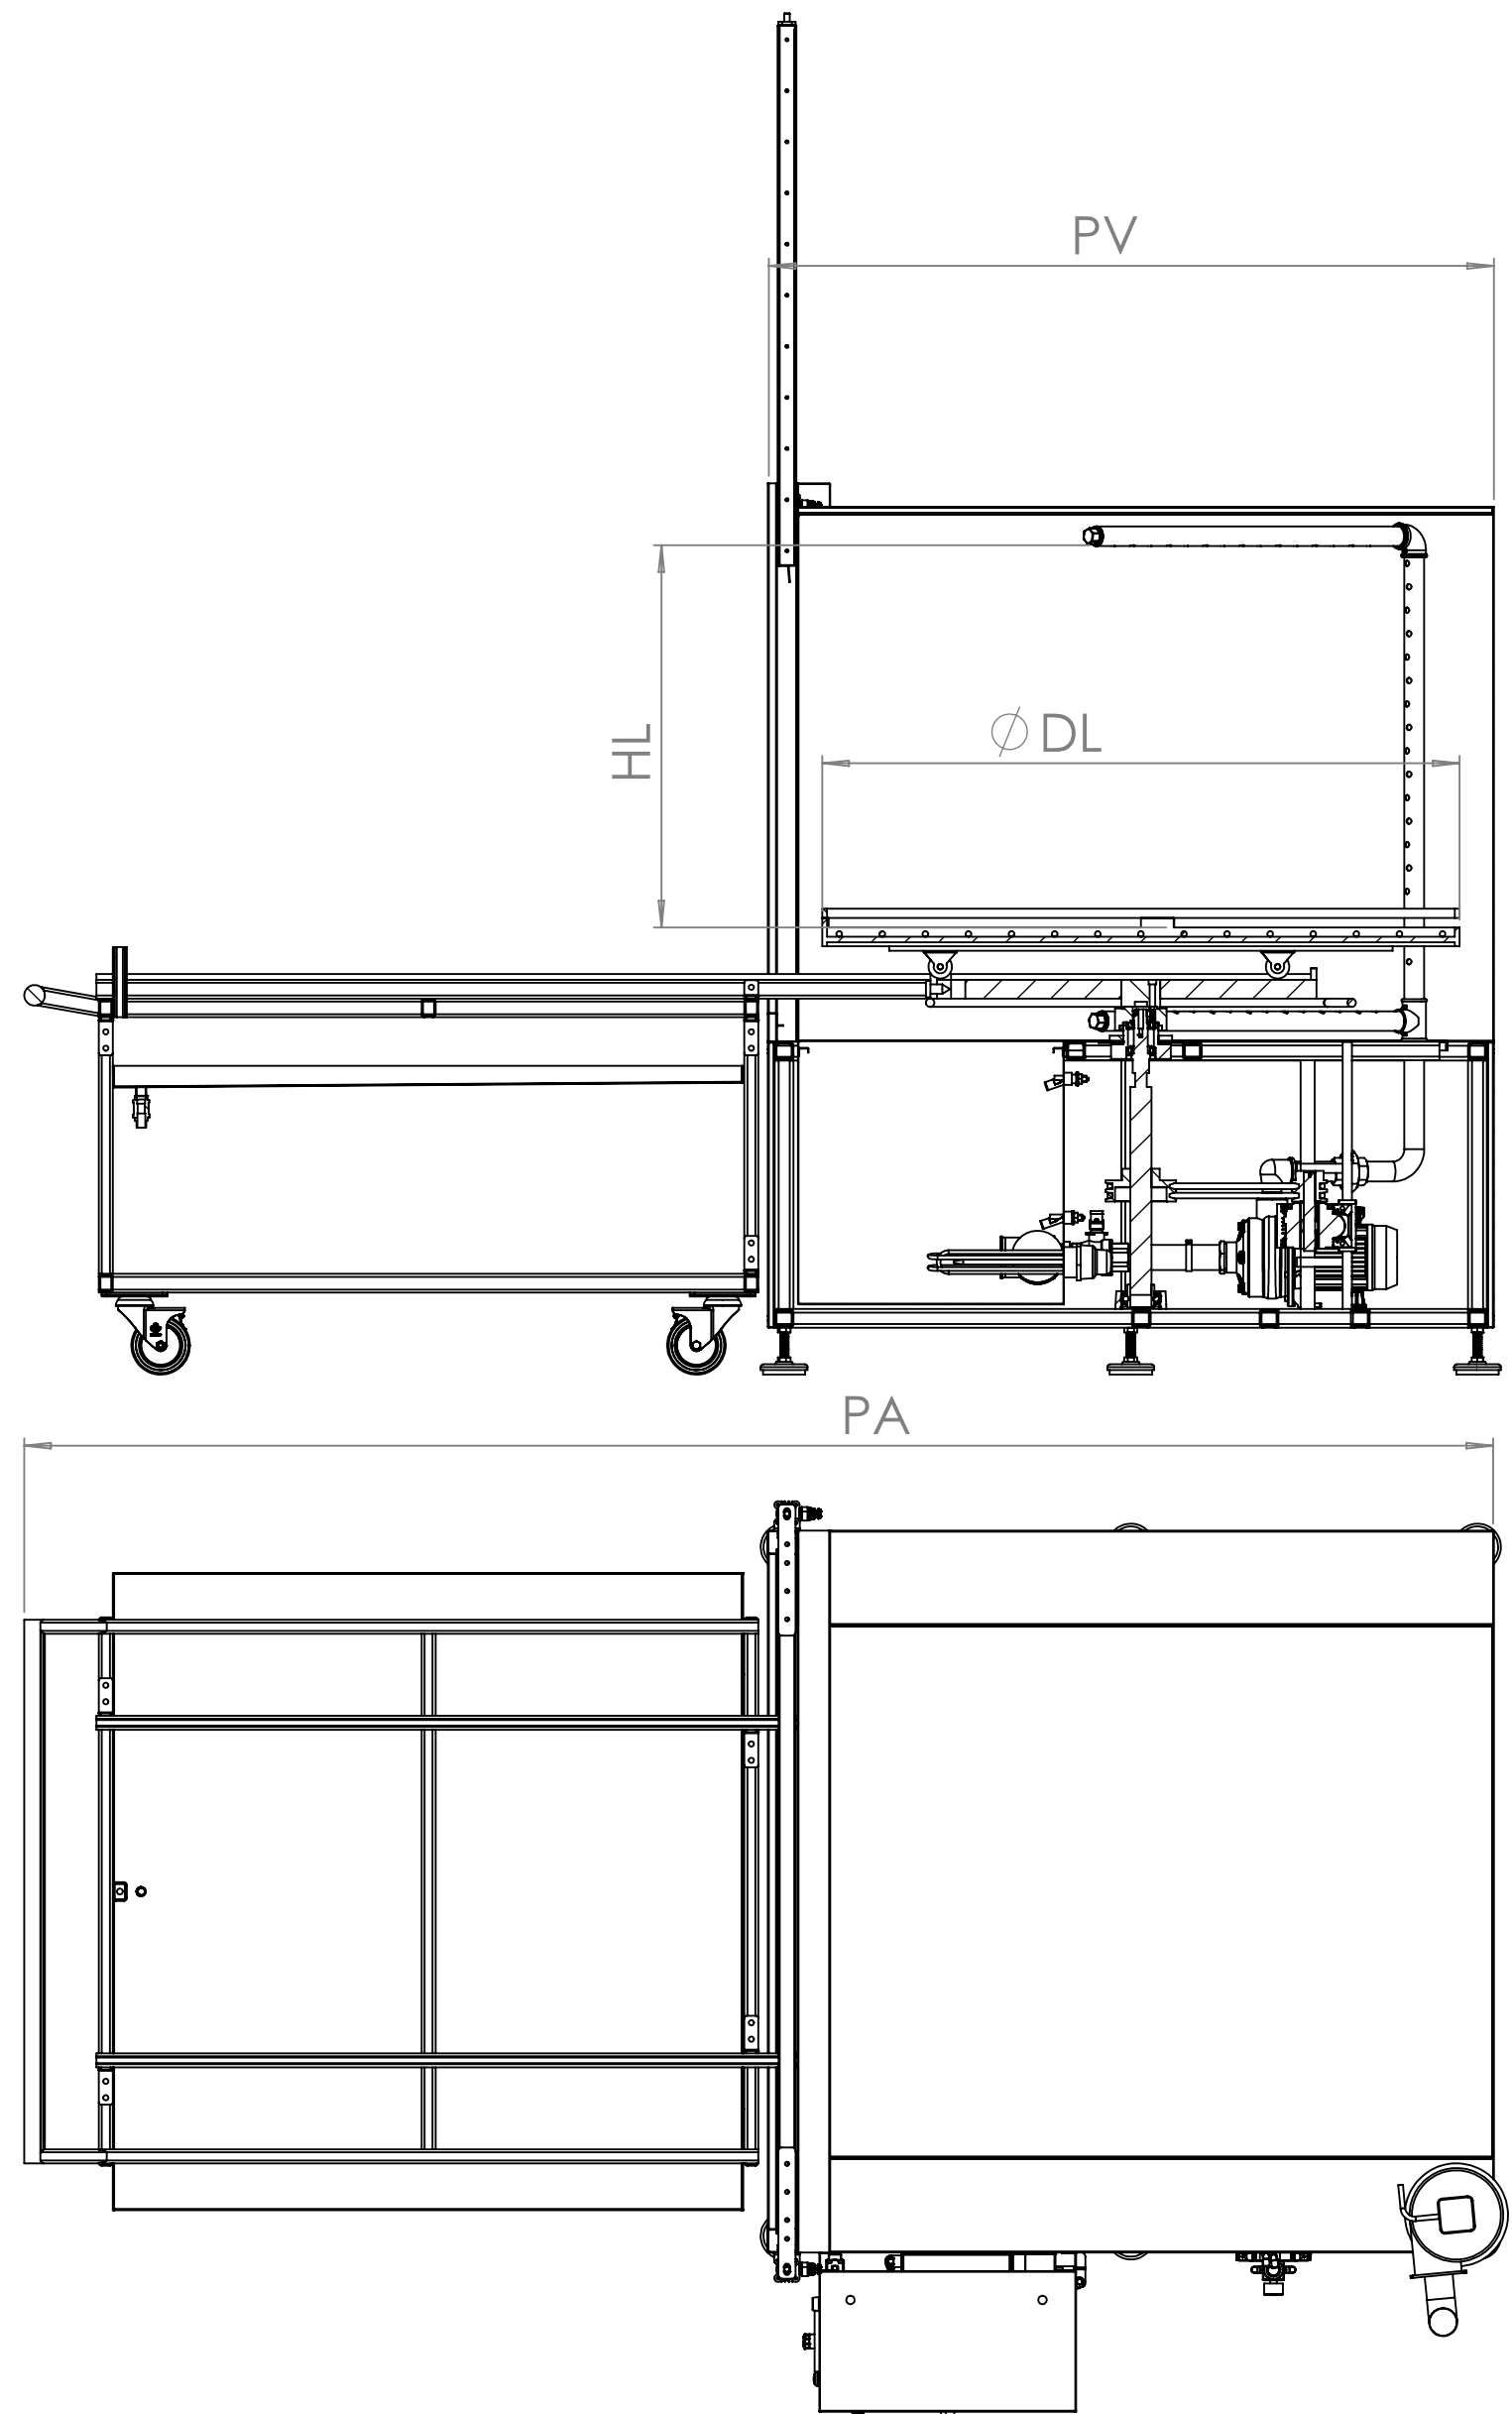

TR DEPOT® FRONTLOADER SERIES

DIMENSIONS AND LAYOUT		F1200	F1400	F1600	F1800	F2000
L	Length	177 CM	197 CM	217 CM	237 CM	257 CM
PV	Depth	140 CM	160 CM	180 CM	200 CM	220 CM
PA	Depth with loading car	276 CM	316 CM	356 CM	396 CM	436 CM
HO	Opened height	290 CM	290 CM	290 CM	320 CM	320 CM
HC	Closed height	213 CM	213 CM	213 CM	228 CM	228 CM
LWD	Loading widthness	124 CM	144 CM	164 CM	184 CM	204 CM
DO	Door opening height	94 CM	94 CM	94 CM	110 CM	110 CM
DL	Basket diameter	116 CM	136 CM	156 CM	176 CM	196 CM
HL	Loading height	75 CM	75 CM	75 CM	90 CM	90 CM
TK	Tank capacity	250 LT	350 LT	470 LT	610 LT	770 LT
BM	Basket motor	0.18 KW	0.37 KW	0.37 KW	0.37 KW	0.5 KW
WP	Washing pump	1x 1.2 HP (0.9 KW) - 21 ton/h	2x 1.2 HP (0.9 KW) - 21 ton/h		3x 1.2 HP (0.9 KW) - 21 ton/h	
EF	Exhaust Fan	230V 2400RPM 50HZ 0.085 KW			220V 2900RPM 50HZ 0.37 KW	
DS	Disk oil separator	24V - 0.03 KW				
HE	Heating element	2x 7.5 KW			2x 10 KW	2x 10 KW
T	Thermostat	0-80°C				
CC	Carrying capacity	450 KG	500 KG	700 KG	800 KG	900 KG
WT	Working alimention	400V 3HP 50HZ				
AA	Air alimentation	6 - 8 Bar				
W	Weight	- KG	- KG	- KG	- KG	- KG
RU	Noise LT	- dBA	- dBA	- dBA	- dBA	- dBA