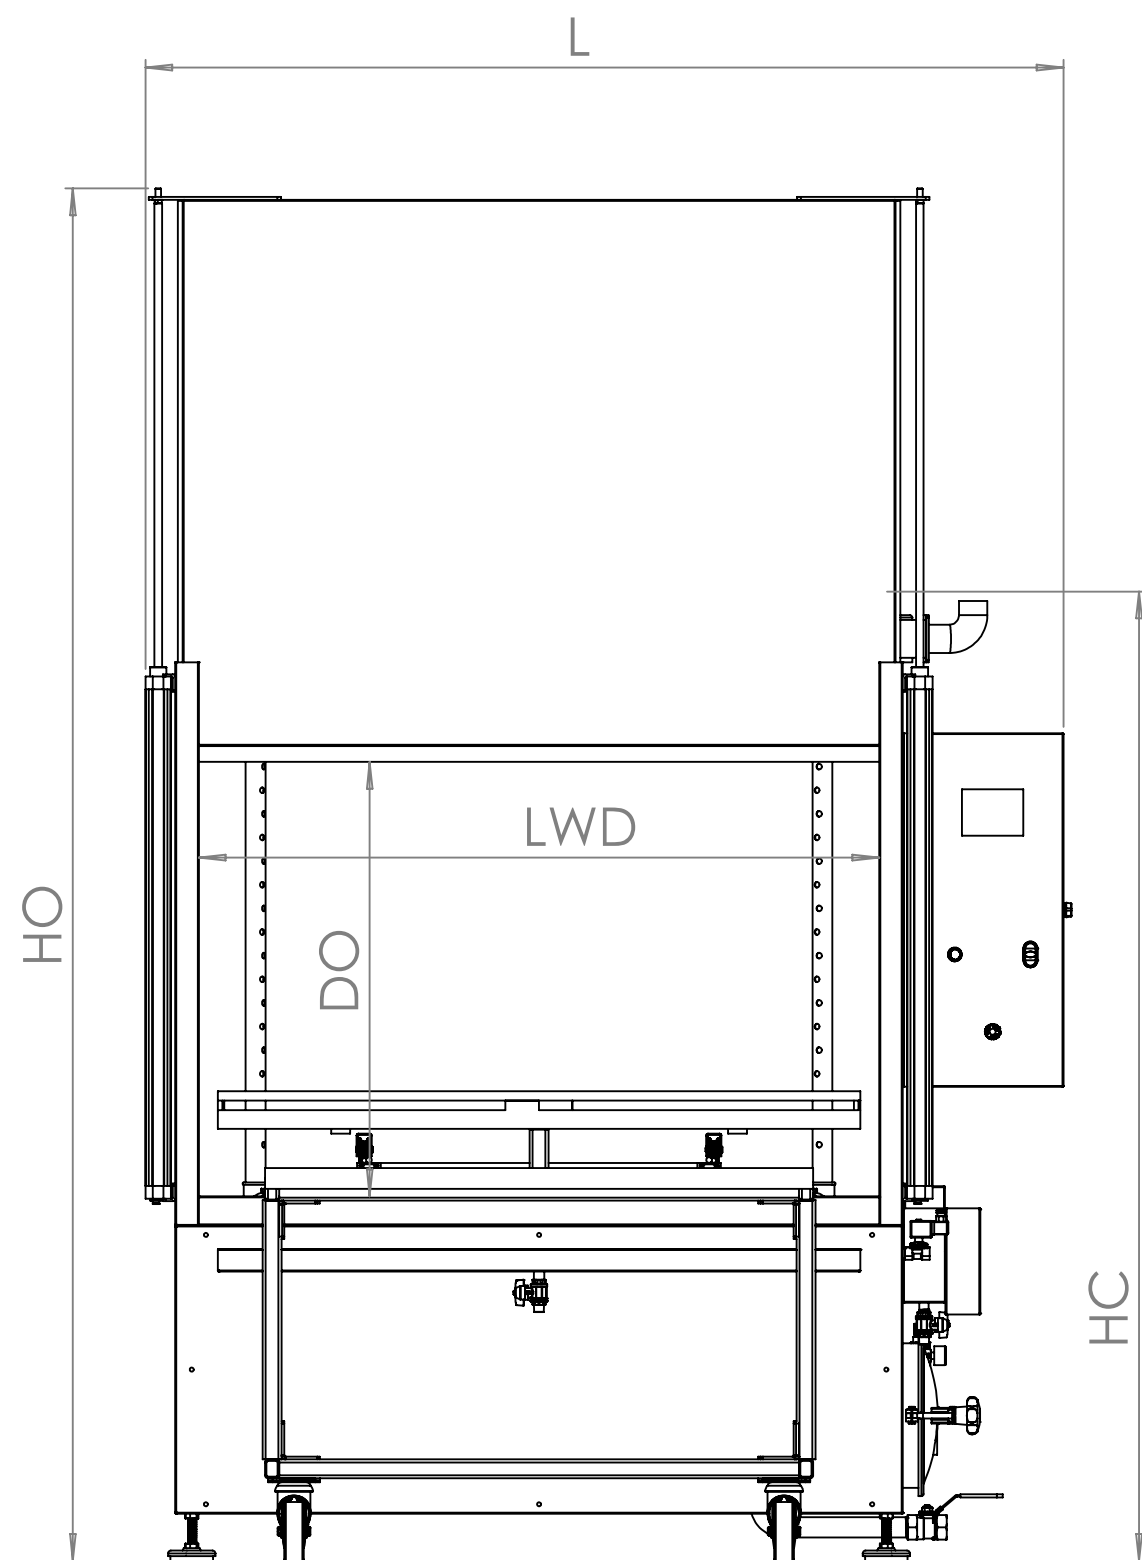

TR DEPOT® FRONTLOADER SERIES

DIMENSIONS AND LAYOUT		F1200	F1400	F1600	F1800	F2000
L	Length	177 CM	197 CM	217 CM	237 CM	257 CM
PV	Depth	140 CM	160 CM	180 CM	200 CM	220 CM
PA	Depth with loading car	276 CM	316 CM	356 CM	396 CM	436 CM
HO	Opened height	290 CM	290 CM	290 CM	320 CM	320 CM
HC	Closed height	213 CM	213 CM	213 CM	228 CM	228 CM
LWD	Loading widthness	124 CM	144 CM	164 CM	184 CM	204 CM
DO	Door opening height	94 CM	94 CM	94 CM	110 CM	110 CM
DL	Basket diameter	116 CM	136 CM	156 CM	176 CM	196 CM
HL	Loading height	75 CM	75 CM	75 CM	90 CM	90 CM
TK	Tank capacity	250 LT	350 LT	470 LT	610 LT	770 LT
BM	Basket motor	0.18 KW	0.37 KW	0.37 KW	0.37 KW	0.5 KW
WP	Washing pump	1x 1.2 HP (0.9 KW) - 21 ton/h	2x 1.2 HP (0.9 KW) - 21 ton/h		3x 1.2 HP (0.9 KW) - 21 ton/h	
EF	Exhaust Fan	230V 2400RPM 50HZ 0.085 KW			220V 2900RPM 50HZ 0.37 KW	
DS	Disk oil separator	24V - 0.03 KW				
HE	Heating element	2x 7.5 KW			2x 10 KW	2x 10 KW
T	Thermostat	0-80°C				
CC	Carrying capacity	450 KG	500 KG	700 KG	800 KG	900 KG
WT	Working alimention	400V 3HP 50HZ				
AA	Air alimentation	6 - 8 Bar				
W	Weight	- KG	- KG	- KG	- KG	- KG
RU	Noise LT	- dBA	- dBA	- dBA	- dBA	- dBA