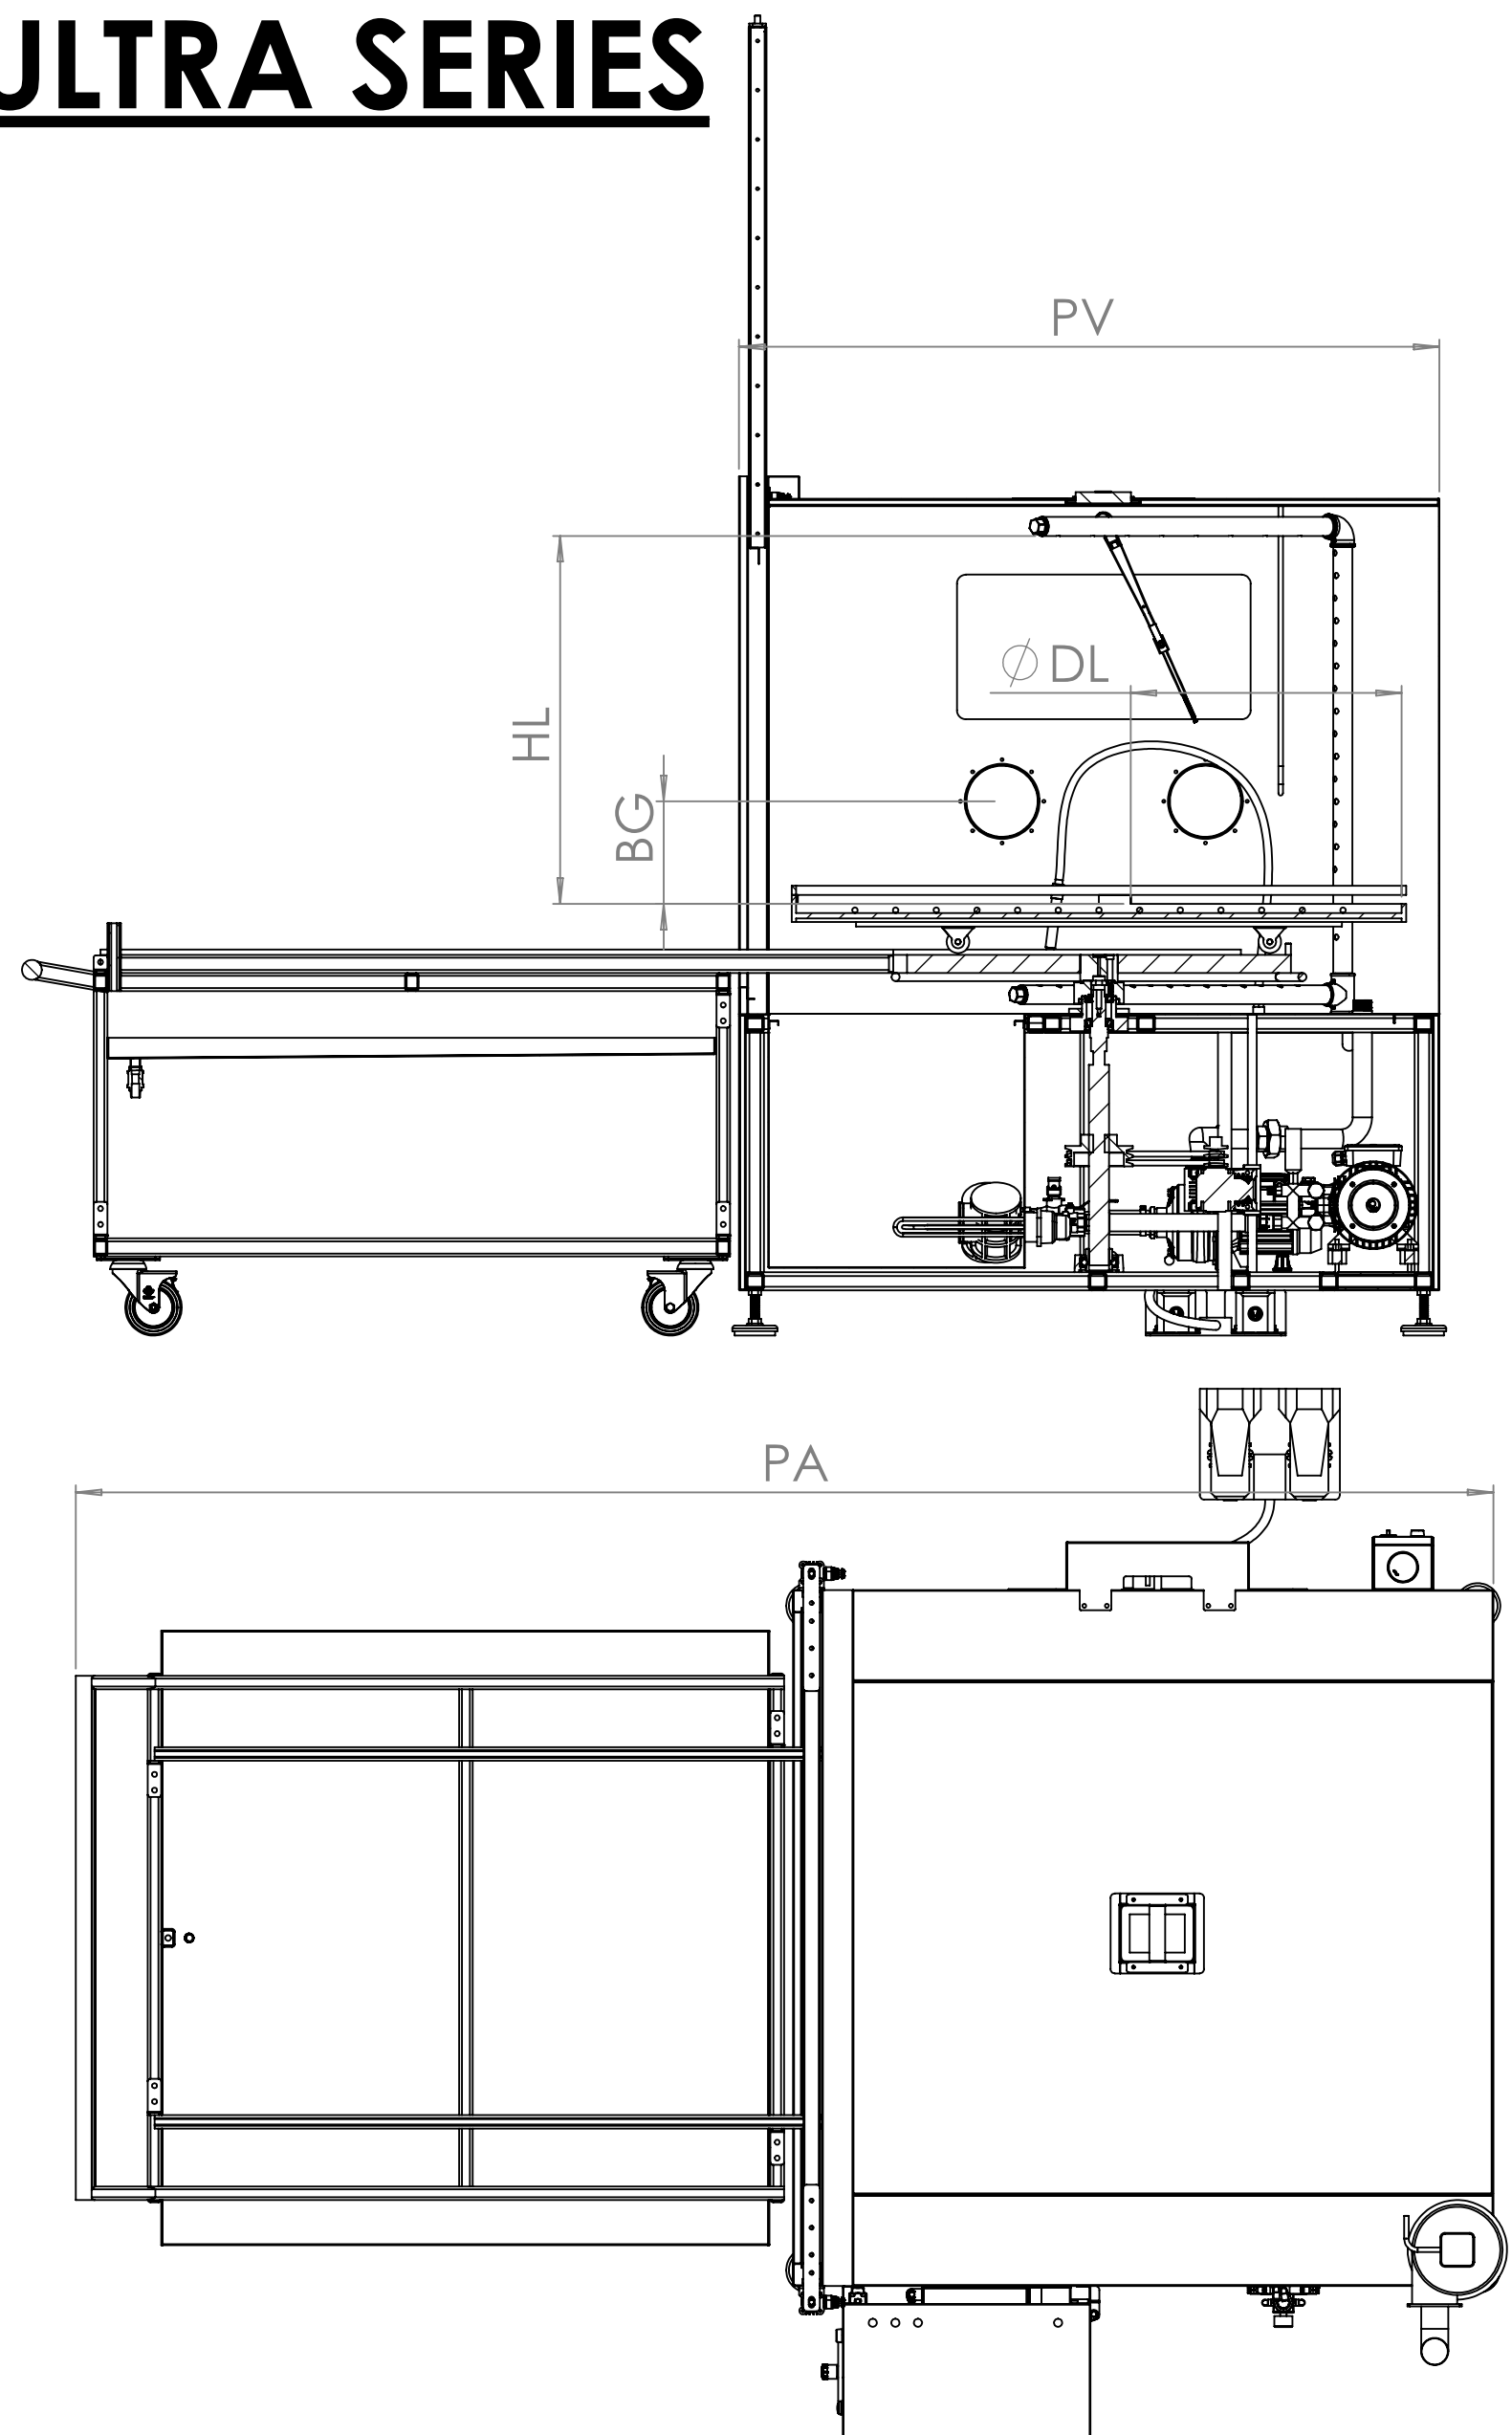

TR DEPOT ® FRONTLOADER ULTRA SERIES

DIMENSIONS AND LAYOUT		FU1200	FU1400	FU1600	FU1800	FU2000
L	Length	180 CM	200 CM	220 CM	240 CM	260 CM
PV	Depth	140 CM	160 CM	180 CM	200 CM	220 CM
PA	Depth with loading car	276 CM	316 CM	356 CM	396 CM	436 CM
HO	Opened heigth	290 CM	290 CM	290 CM	320 CM	320 CM
HC	Closed heigth	213 CM	213 CM	213 CM	228 CM	228 CM
LWD	Loading widthness	124 CM	144 CM	164 CM	184 CM	204 CM
DO	Door opening Height	94 CM	94 CM	94 CM	110 CM	110 CM
DL	Basket diameter	116 CM	136 CM	156 CM	176 CM	196 CM
HL	Loading height	75 CM	75 CM	75 CM	90 CM	90 CM
BG	Between the basket and the gloves for goliath models	25 CM	25 CM	25 CM	25 CM	25 CM
TK	Tank capacity	250 LT	350 LT	470 LT	610 LT	770 LT
BM	Basket motor	0.18 KW	0.37 KW	0.37 KW	0.37 KW	0.5 KW
WP	Washing pump	1x 1.2 HP (0.9 KW) - 21 ton/h	2x 1.2 HP (0.9 KW) - 21 ton/h			3x 1.2 HP (0.9 KW) - 21 ton/h
EF	Exhaust Fan	230V 2400RPM 50HZ 0.085 KW			220V 2900RPM 50HZ 0.37 KW	
DS	Disk oil separator	24V - 0.03 KW				
HP	High pressure washer pump	1x 3 KW(4 HP) - 150 Bar - 11 lt/min				
GW	Glass wiper	24V - 0.02 KW				
HE	Heating element	2x7.5 KW			2x10 KW	
T	Thermostat	0-80°C				
cc	Carrying capacity	500 KG	650 KG	750 KG	850 KG	
WT	Working alimention	400V 3HP 50HZ				
AA	Air alimentation	6 - 8 Bar				
W	Weight	- KG	- KG	- KG	- KG	- KG
RU	Noise LT	- dBA	- dBA	- dBA	- dBA	- dBA