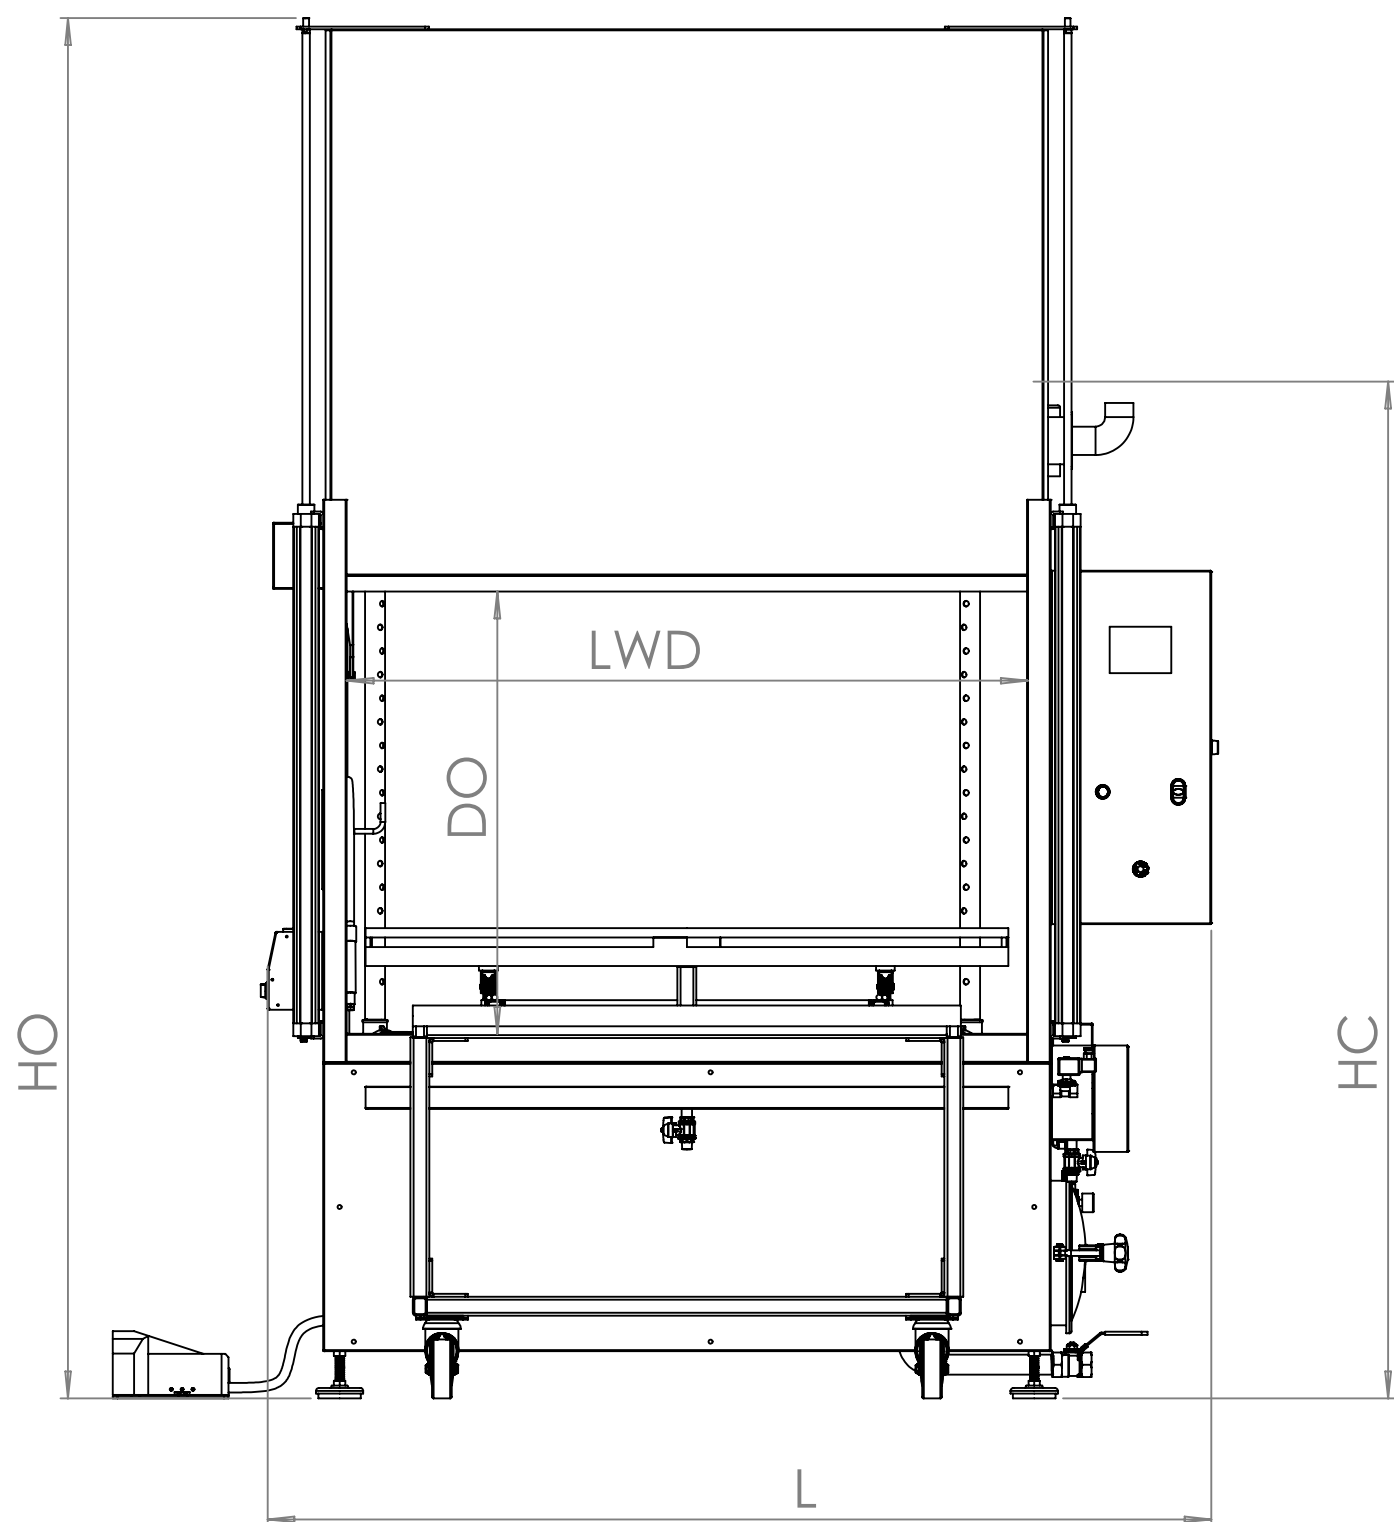

TR DEPOT ® FRONTLOADER ULTRA SERIES

DIMENSIONS AND LAYOUT		FU1200	FU1400	FU1600	FU1800	FU2000
L	Length	180 CM	200 CM	220 CM	240 CM	260 CM
PV	Depth	140 CM	160 CM	180 CM	200 CM	220 CM
PA	Depth with loading car	276 CM	316 CM	356 CM	396 CM	436 CM
HO	Opened heigth	290 CM	290 CM	290 CM	320 CM	320 CM
HC	Closed heigth	213 CM	213 CM	213 CM	228 CM	228 CM
LWD	Loading widthness	124 CM	144 CM	164 CM	184 CM	204 CM
DO	Door opening Height	94 CM	94 CM	94 CM	110 CM	110 CM
DL	Basket diameter	116 CM	136 CM	156 CM	176 CM	196 CM
HL	Loading height	75 CM	75 CM	75 CM	90 CM	90 CM
BG	Between the basket and the gloves for goliath models	25 CM	25 CM	25 CM	25 CM	25 CM
TK	Tank capacity	250 LT	350 LT	470 LT	610 LT	770 LT
BM	Basket motor	0.18 KW	0.37 KW	0.37 KW	0.37 KW	0.5 KW
WP	Washing pump	1x 1.2 HP (0.9 KW) - 21 ton/h	2x 1.2 HP (0.9 KW) - 21 ton/h			3x 1.2 HP (0.9 KW) - 21 ton/h
EF	Exhaust Fan	230V 2400RPM 50HZ 0.085 KW			220V 2900RPM 50HZ 0.37 KW	
DS	Disk oil separator	24V - 0.03 KW				
HP	High pressure washer pump	1x 3 KW(4 HP) - 150 Bar - 11 lt/min				
GW	Glass wiper	24V - 0.02 KW				
HE	Heating element	2x7.5 KW			2x10 KW	
T	Thermostat	0-80°C				
cc	Carrying capacity	500 KG	650 KG	750 KG	850 KG	
WT	Working alimention	400V 3HP 50HZ				
AA	Air alimentation	6 - 8 Bar				
W	Weight	- KG	- KG	- KG	- KG	- KG
RU	Noise LT	- dBA	- dBA	- dBA	- dBA	- dBA