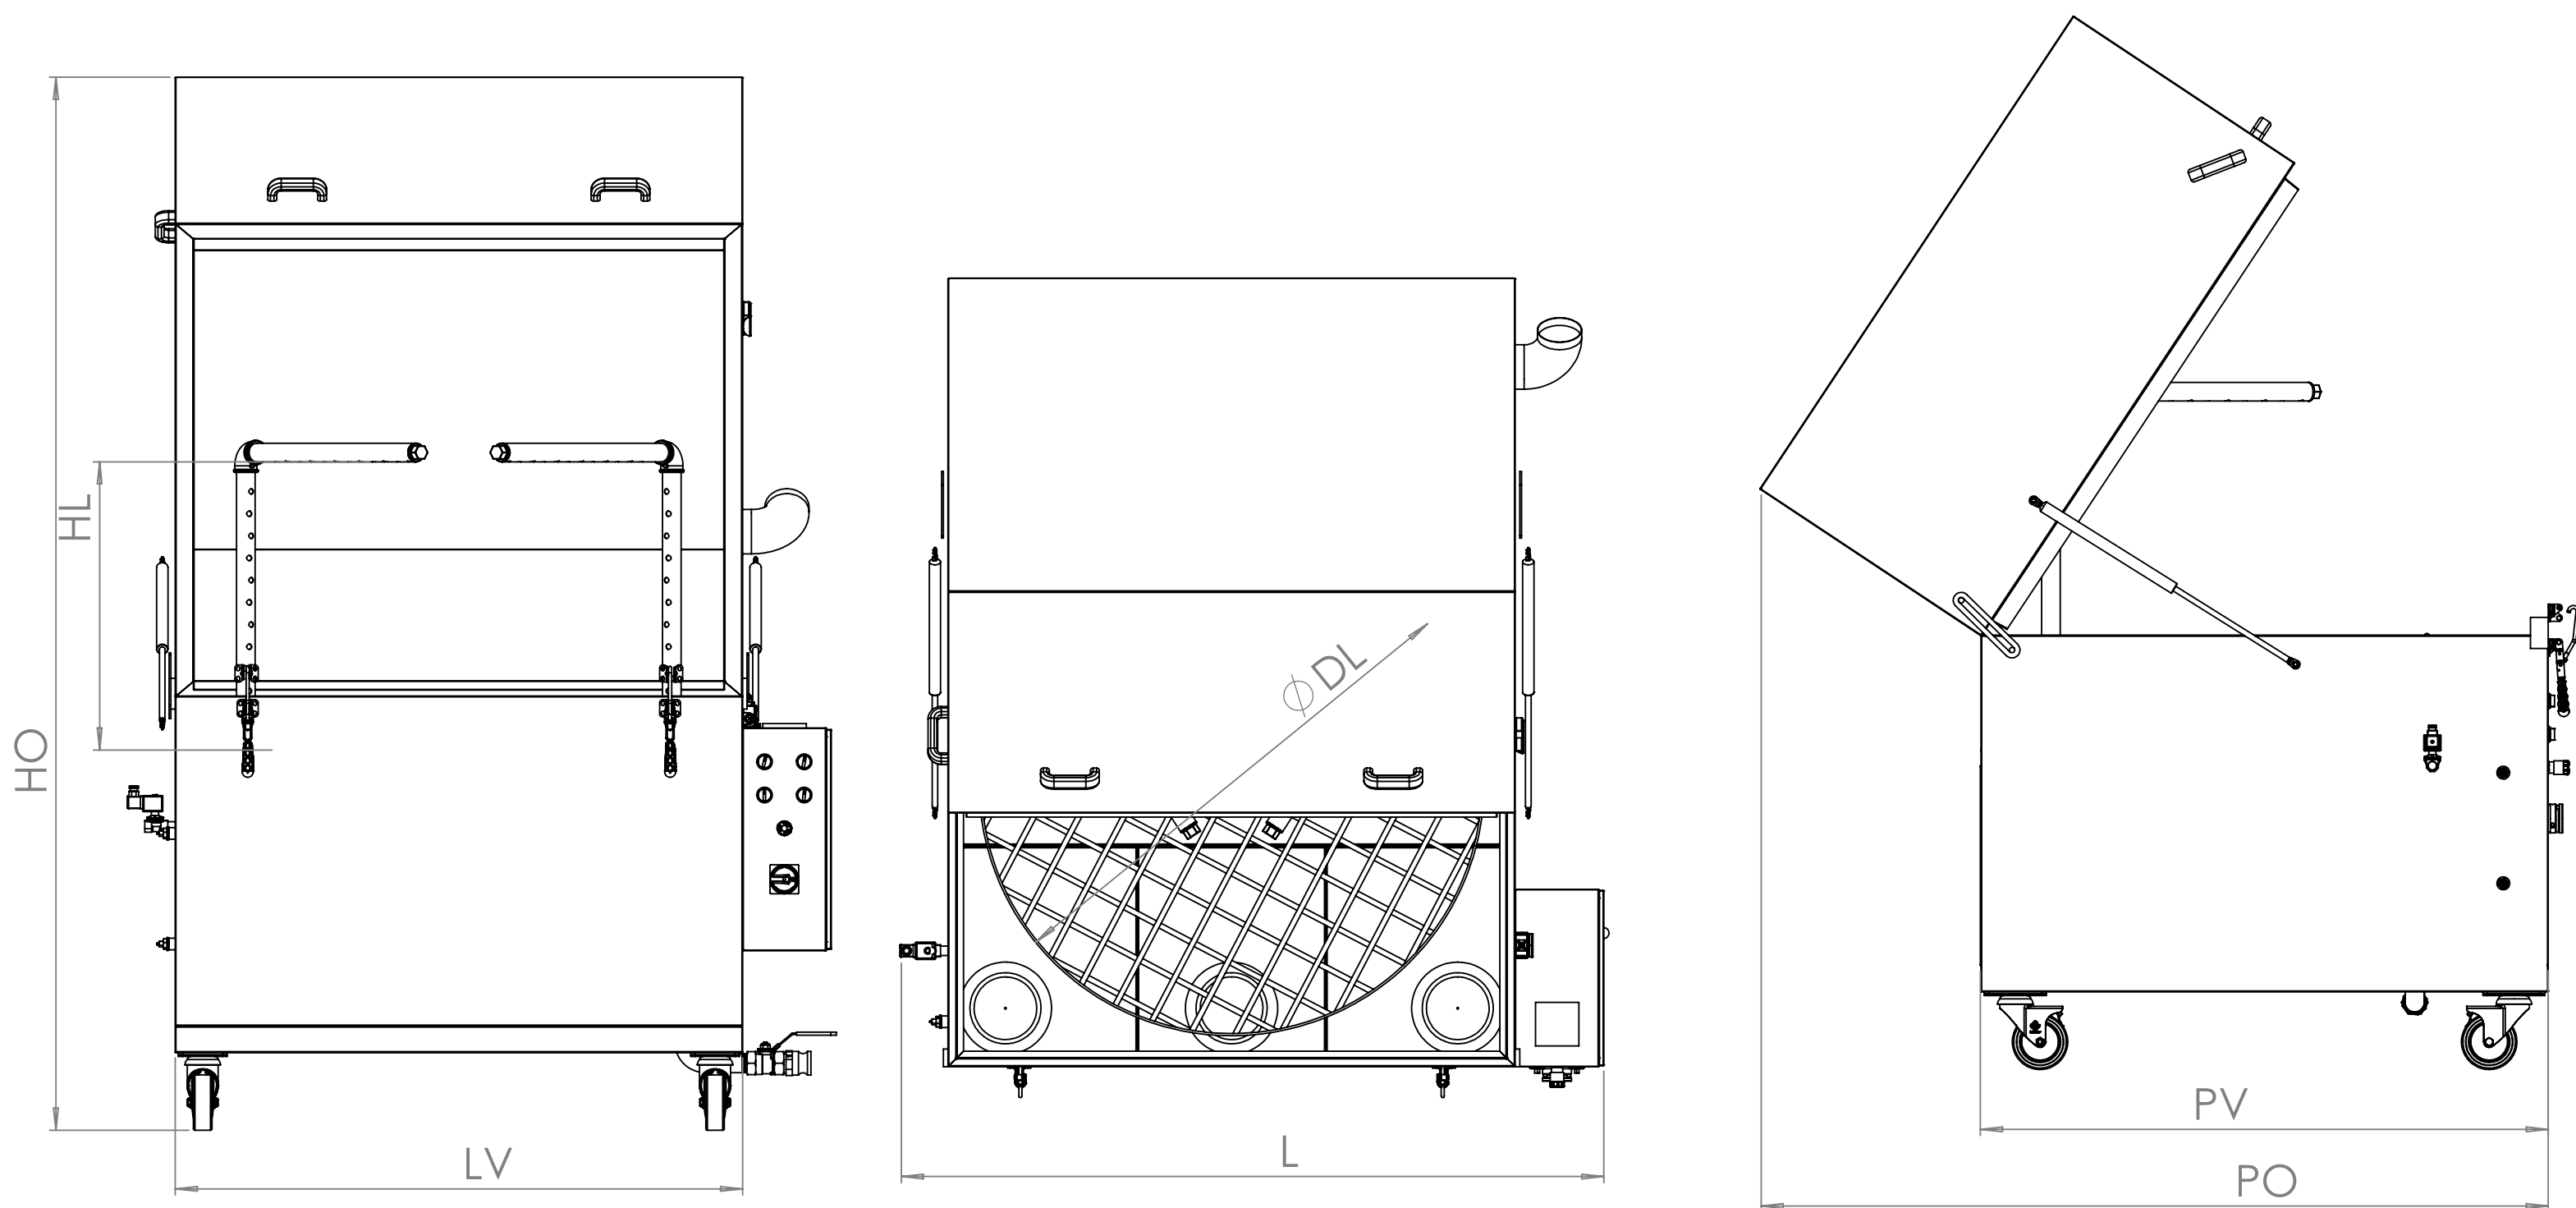

TR DEPOT ® TOPLOADER SERIES

DIMENSIONS AND LAYOUT		T800	T1000	T1200	T1400
L	Width	118 CM	138 CM	158 CM	178 CM
H	Height	144 CM	151 CM	158 CM	165 CM
PO	Depth with opened machine	130 CM	150 CM	183 CM	183 CM
HO	Height with opened machine	192 CM	212 CM	237 CM	254 CM
DL	Basket diameter	74 CM	94 CM	114 CM	134 CM
HL	Loading height	45 CM	50 CM	60 CM	60 CM
LV	Tank width	88 CM	108 CM	128 CM	148 CM
PV	Tank depth	88 CM	108 CM	128 CM	148 CM
HA	Opening angle	57 DEGREE			
TK	Tank capacity	115 LT	185 LT	260 LT	318 LT
BM	Basket motor	0.18 KW			0.37 KW
WP	Washing pump	1x1.2 HP (0.9 KW) - 21 ton/h			2x1.2 HP (0.9 KW) - 21 ton/h
HE	Heating element	1x4.5 KW	1x4.5 KW	1x7.5 KW	1x7.5 KW
T	Thermostat	0-60 °C			
CC	Carrying capacity	150 KG	300 KG	400 KG	500 KG
W	Weight	- KG	- KG	- KG	- KG
RU	Noise LT	- dBA	- dBA	- dBA	- dBA
	Alimentation	400V 3HP 50HZ			