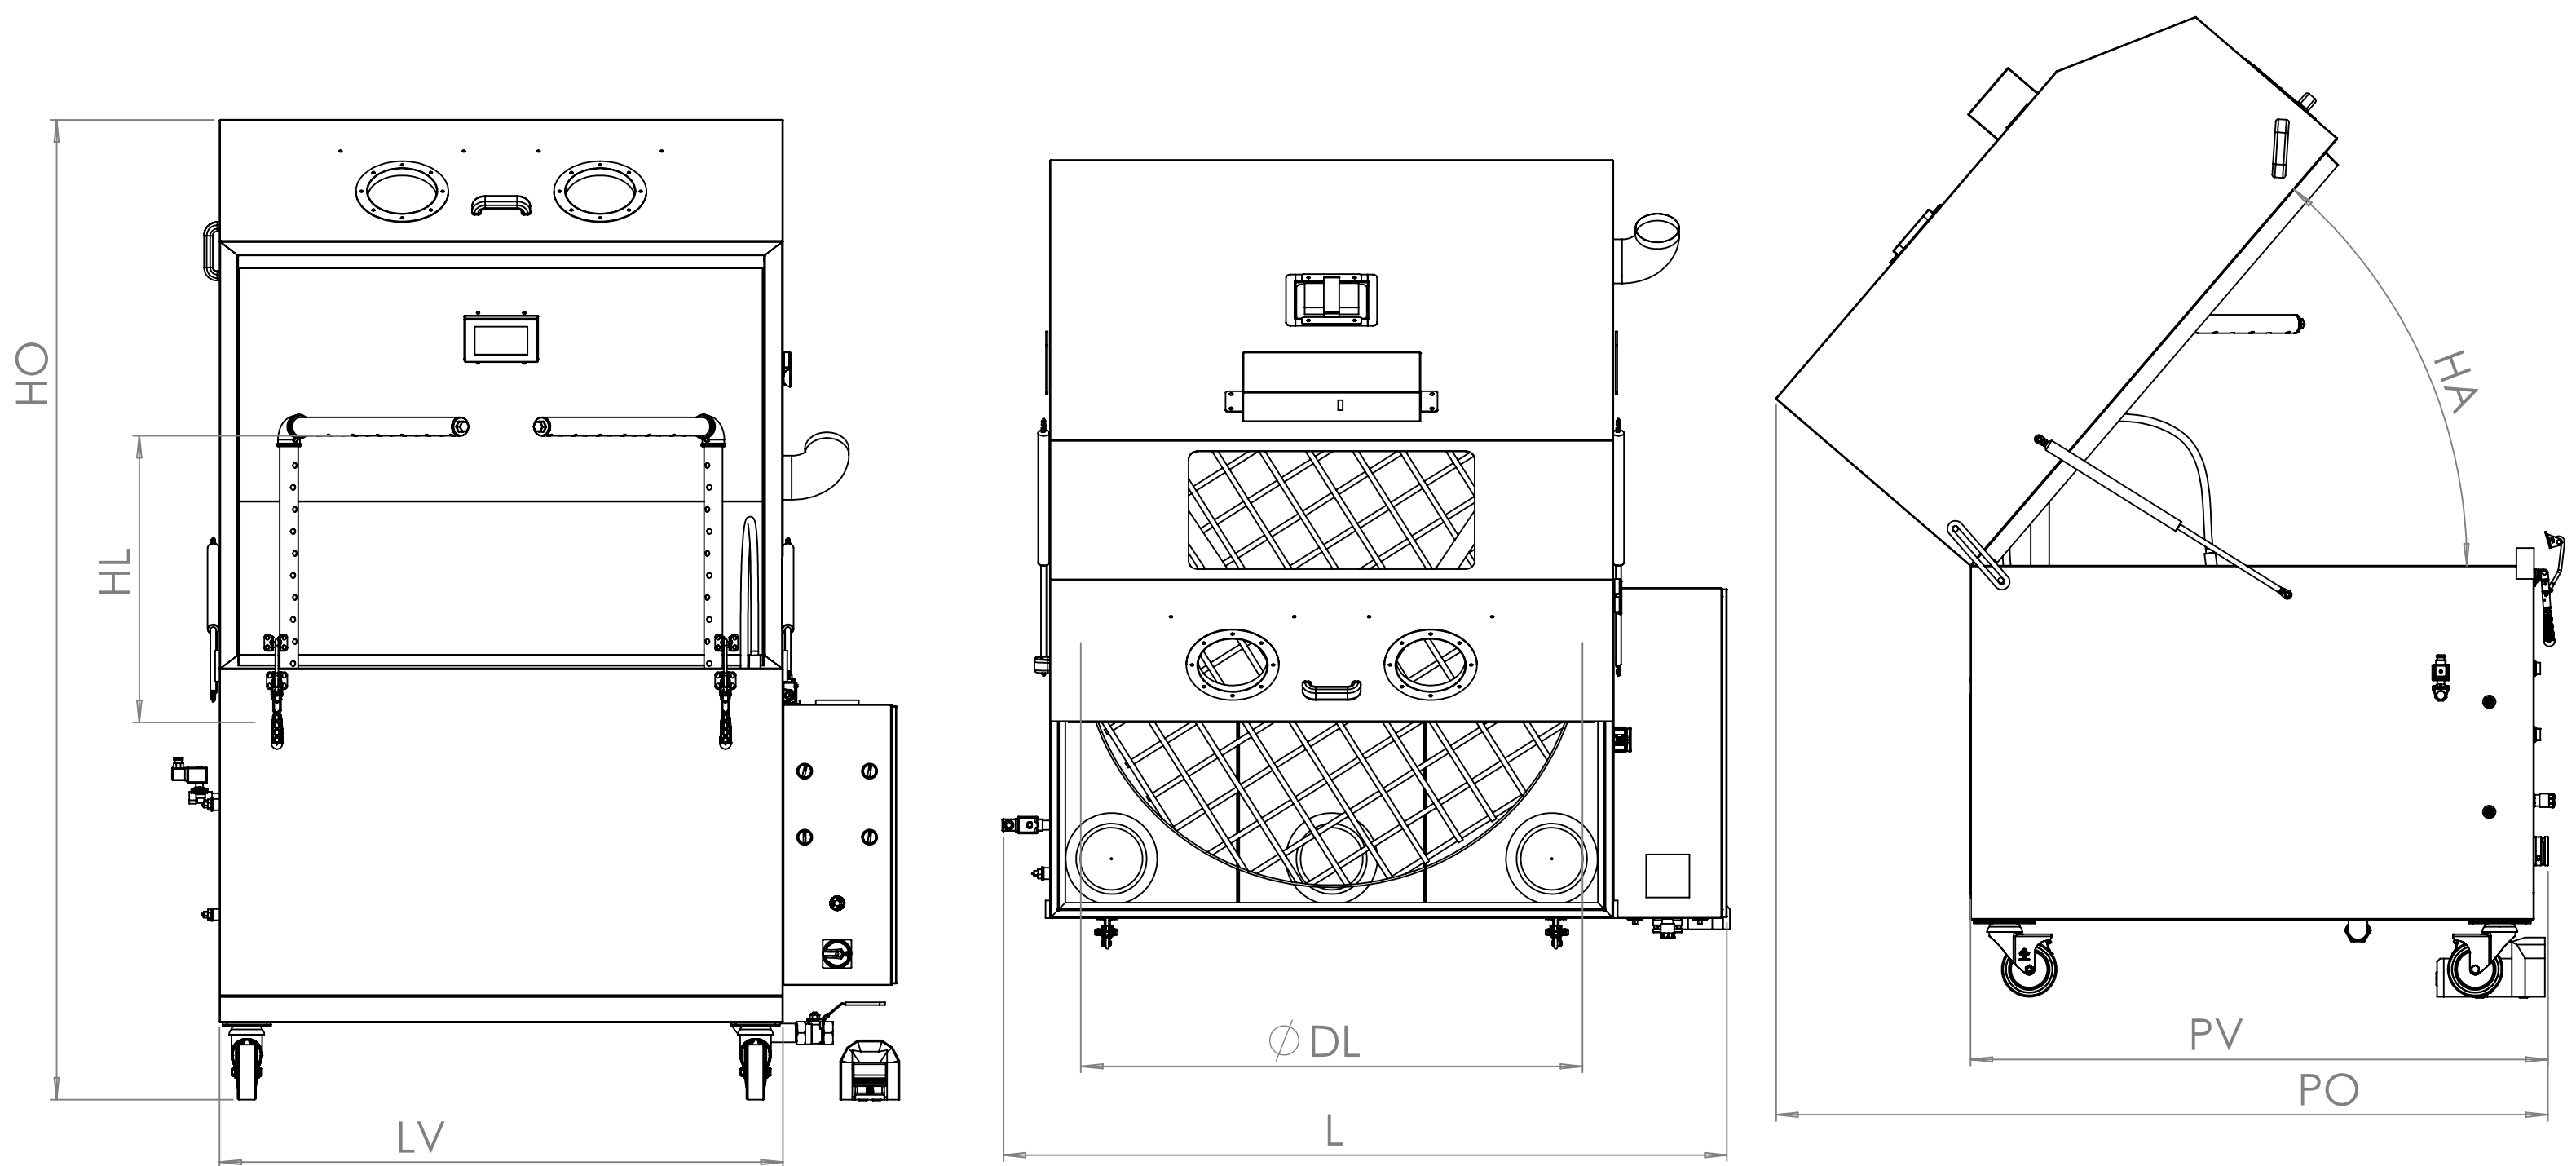

TR DEPOT® TOPLOADER ULTRA SERIES

DIMENSIONS AND LAYOUT		TU1000	TU1200
L	Width	144 CM	164 CM
H	Height	168 CM	168 CM
PO	Depth with opened machine	153 CM	183 CM
HO	Height with opened machine	205 CM	227 CM
DL	Basket diameter	94 CM	114 CM
HL	Loading height	50 CM	60 CM
LV	Tank width	108 CM	128 CM
PV	Tank depth	108 CM	128 CM
HA	Opening angle	57 DEGREE	
TK	Tank capacity	185 LT	260 LT
BM	Basket motor	0.18 KW	
WP	Washing pump	1x1.2 HP (0.9 KW) - 21 ton/h	
HP	High pressure washer pump	1x 3 KW(4 HP) - 150 Bar - 11 lt/min	
WG	Glass wiper	24V - 0.02 KW	
HE	Heating element	1x4.5 KW	1x7.5 KW
T	Thermostat	0-60°C	
CC	Carrying capacity	300 KG	400 KG
W	Weight	- KG	- KG
RU	Noise LT	- dBA	- dBA
	Alimentation	400V 3HP 50HZ	